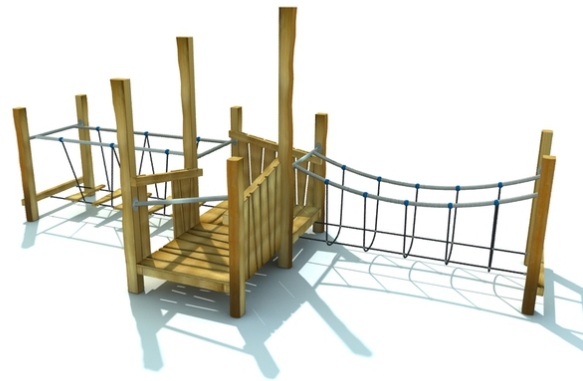

1x climbing element construction, 1x metal handrail, 2x acacia walls, 1x rope bridge, 1x rope bridge with acacia steps

No. number	RR-0461-00
Age group	3 - 14
Size (m)	6,0 x 2,3 x 3,0
Required area (m)	5,3 x 8,9
Fall-absorbing surface (m ²)	38
Max. fall height (m)	0,6
Number of users	6